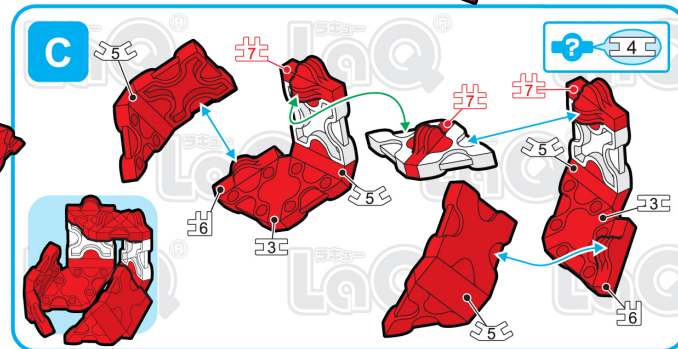

# イセエビ Lobster

page 1/4

Parts No.	No.1	No.2	No.3	No.4	No.5	No.6	No.7
Style							
Red	125	68	61	30	57	17	40
White	2	2					
Black		2			2		

page 2/4

**406** pcs

# イセエビ Lobster

page 3/4

page 4/4

D

Complete