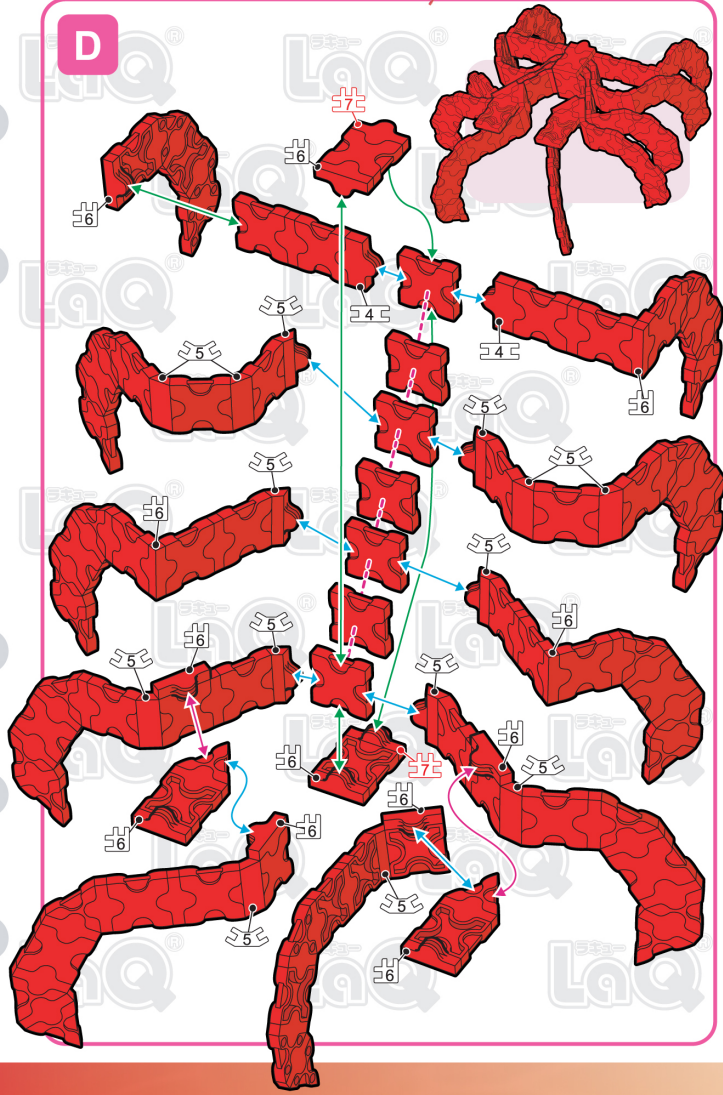

# イセエビ Lobster

page 1/4

Parts No.	No.1	No.2	No.3	No.4	No.5	No.6	No.7
Style							
Red	125	68	61	30	57	17	40
White	2	2					
Black		2			2		

page 2/4

**406** pcs

# イセエビ Lobster

page 3/4

page 4/4

D

Complete