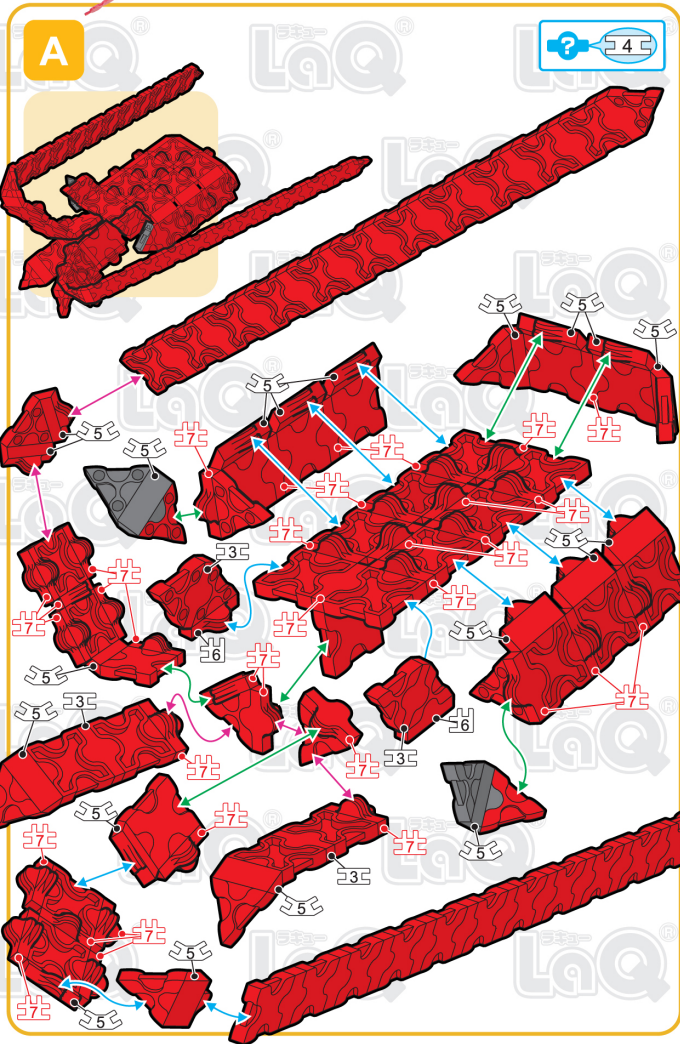

# イセエビ Lobster

page 1/4

Parts No.	No.1	No.2	No.3	No.4	No.5	No.6	No.7
Style							
Red	125	68	61	30	57	17	40
White	2	2					
Black		2			2		

page 2/4

**406** pcs

# イセエビ Lobster

page 3/4

page 4/4

D

Complete