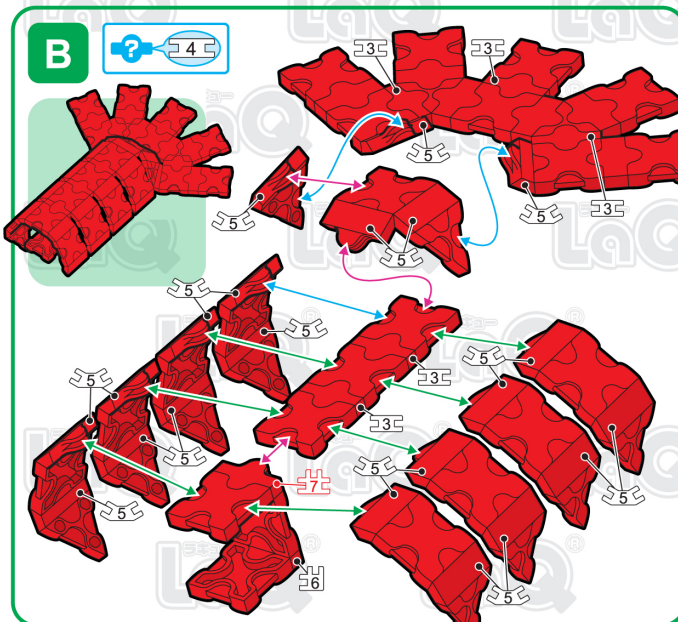

# イセエビ Lobster

page 1/4

Parts No.	No.1	No.2	No.3	No.4	No.5	No.6	No.7
Style							
Red	125	68	61	30	57	17	40
White	2	2					
Black		2			2		

page 2/4

**406** pcs

# イセエビ Lobster

page 3/4

page 4/4

D

Complete